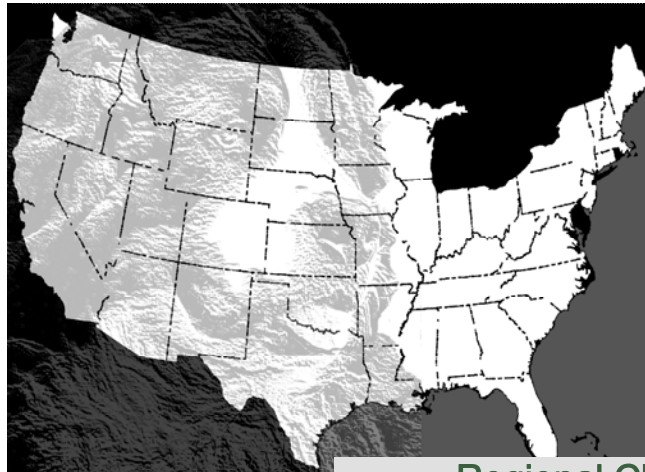

Regional Clubs ~ Upper Midwest

- Bernese Mountain Dog Club of the Greater Twin Cities
  <http://www.twincitiesbmd.org>
- Bernese Mountain Dog Club of Southeastern Wisconsin
  <http://www.bmdcsew.org>
- Heart of Michigan Bernese Mountain Dog Club, Inc.
  <http://www.hmbmdc.org>
- Bernese Mountain Dog Club of Northeastern Illinois
  <http://www.bmdcni.org>

Regional Clubs Heartland & Texas

- Heartland Bernese Mountain Dog Club
  <http://www.hbmdc.org>
- Lone Star Bernese Mountain Dog Club
  <http://www.lonestarbmd.org>

Regional Clubs Southern Central

- Chattahoochee Valley Bernese Mountain Dog Club
  <http://www.cvbmdc.org>
- Blue Ridge Bernese Mountain Dog Club
  <http://www.blueridgebmdc.org>
- Kentuckiana Bernese Mountain Dog Club
  <http://www.kbmdc.org>

The Bernese Mountain Dog Club of America [HTTP://WWW.BMDCA.ORG](http://www.bmdca.org)

The Berner-L Group is for all lovers of the Bernese Mountain Dog and provides a place for discussion with Berner Owners World Wide.

Questions???

Join the Bernese Mountain Dog Yahoo Group List
"The Berner L".

<http://pets.dir.groups.yahoo.com/group/Berner-L/join>

Check out the Bernese Mountain Dog Regional Clubs ~ USA

Regional Clubs ~ Northeast

- Bernese Mountain Dog Club of Nashoba Valley
  <http://www.bmdcnv.org>
- Bernese Mountain Dog Club of Watchung
  <http://www.bmdcw.org>
- Helderberg Bernese Mountain Dog Club of New York
  <http://www.hbmdcny.org>
- Bernese Mountain Dog Club of the Finger Lakes
  <http://www.bmdcfl.org>

Regional Clubs Central East & East Coast

- Three Rivers Bernese Mountain Dog Club
  <http://www.trbmdc.org>
- North Coast Bernese Mountain Dog Club of Ohio
  <http://www.northcoastbmdco.org>
- Mason Dixon Bernese Mountain Dog Club
  <http://www.mdbmdc.org>
- Potomac Valley Bernese Mountain Dog Club
  <http://www.pvbmdc.org>
- Bernese Mountain Dog Club of Hampton Roads
  <http://www.bmdchr.org>
- Bernese Mountain Dog Club of Central Virginia
  <http://www.bmdccv.org>