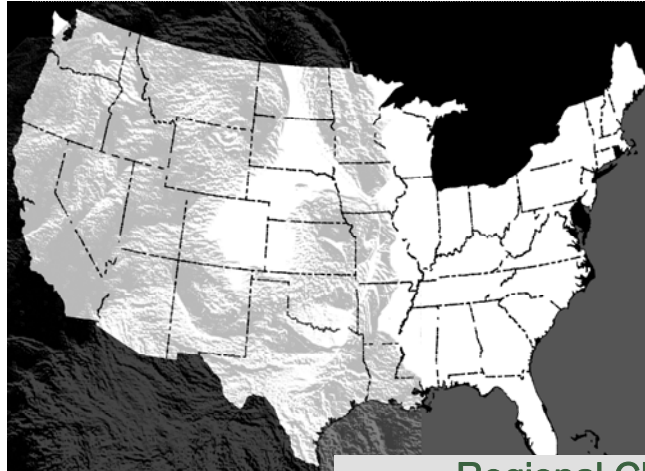

Regional Clubs ~ Upper Midwest

- Bernese Mountain Dog Club of the Greater Twin Cities
  <http://www.twincitiesbmd.org>
- Bernese Mountain Dog Club of Southeastern Wisconsin
  <http://www.bmdcsew.org>
- Heart of Michigan Bernese Mountain Dog Club, Inc.
  <http://www.hmbmdc.org>
- Bernese Mountain Dog Club of Northeastern Illinois
  <http://www.bmdcni.org>

Regional Clubs Heartland & Texas

- Heartland Bernese Mountain Dog Club
  <http://www.hbmdc.org>
- Lone Star Bernese Mountain Dog Club
  <http://www.lonestarbmd.org>

Regional Clubs Southern Central

- Chattahoochee Valley Bernese Mountain Dog Club
  <http://www.cvbmdc.org>
- Blue Ridge Bernese Mountain Dog Club
  <http://www.blueridgebmdc.org>
- Kentuckiana Bernese Mountain Dog Club
  <http://www.kbmdc.org>

The Bernese Mountain Dog Club of America

[HTTP://WWW.BMDCA.ORG](http://www.bmdca.org)

The Berner-L Group is for all lovers of the Bernese Mountain Dog and provides a place for discussion with Berner Owners World Wide.

Questions???

Join the Bernese Mountain Dog Yahoo Group List
"The Berner L".

<http://pets.dir.groups.yahoo.com/group/Berner-L/join>

Check out the Bernese Mountain Dog Regional Clubs ~ USA

Regional Clubs ~ Northeast

- Bernese Mountain Dog Club of Nashoba Valley
  <http://www.bmdcnv.org>
- Bernese Mountain Dog Club of Watchung
  <http://www.bmdcw.org>
- Helderberg Bernese Mountain Dog Club of New York
  <http://www.hbmdcny.org>
- Bernese Mountain Dog Club of the Finger Lakes
  <http://www.bmdcfl.org>

Regional Clubs Central East & East Coast

- Three Rivers Bernese Mountain Dog Club
  <http://www.trbmdc.org>
- North Coast Bernese Mountain Dog Club of Ohio
  <http://www.northcoastbmdco.org>
- Mason Dixon Bernese Mountain Dog Club
  <http://www.mdbmdc.org>
- Potomac Valley Bernese Mountain Dog Club
  <http://www.pvbmdc.org>
- Bernese Mountain Dog Club of Hampton Roads
  <http://www.bmdchr.org>
- Bernese Mountain Dog Club of Central Virginia
  <http://www.bmdccv.org>